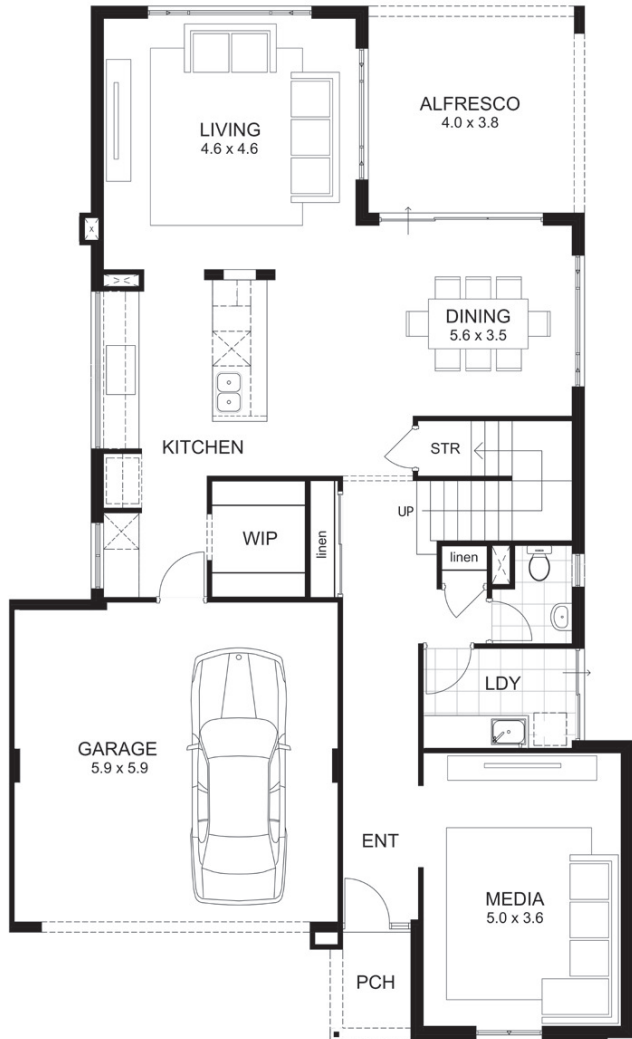

Thoughtfully designed.
Intelligently built.

Vogue: 13m design.

Width: 11.46m
 Depth: 19.00m
 Total area: 315.29m²