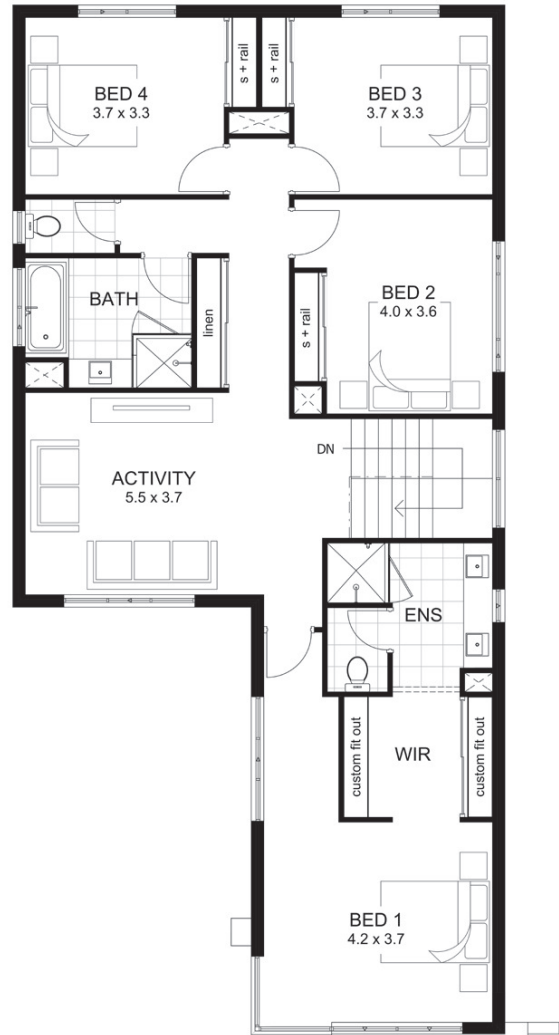

Thoughtfully designed.
Intelligently built.

Vogue: 13m design.

Width: 11.46m
 Depth: 19.00m
 Total area: 315.29m²