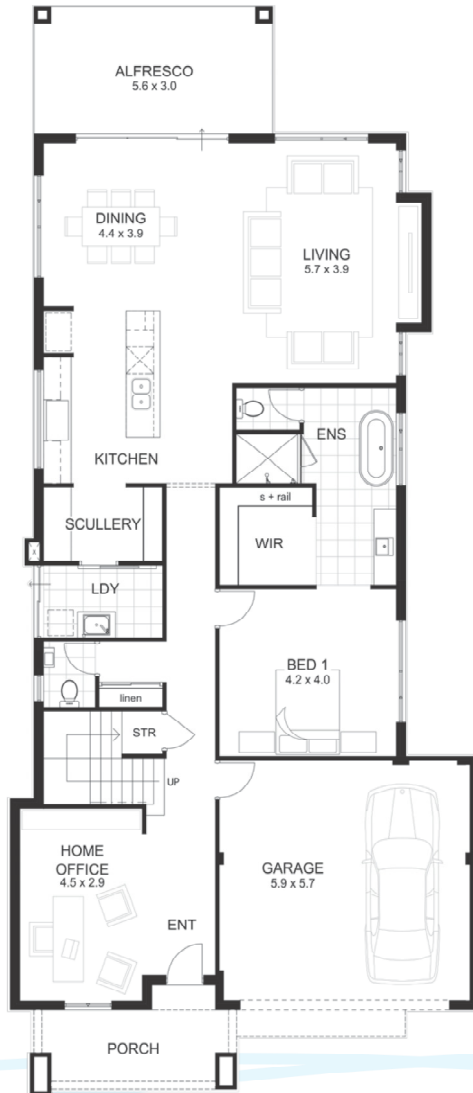

## 12m Design

Width: 10.95m

Depth: 25.69m

Total Area: 326.56m<sup>2</sup>

- Scullery
- Home Office
- Activity Room
- Powder Room
- Balcony

Expression is a stunning new range of premium value two storey homes designed with you and your lifestyle in mind.