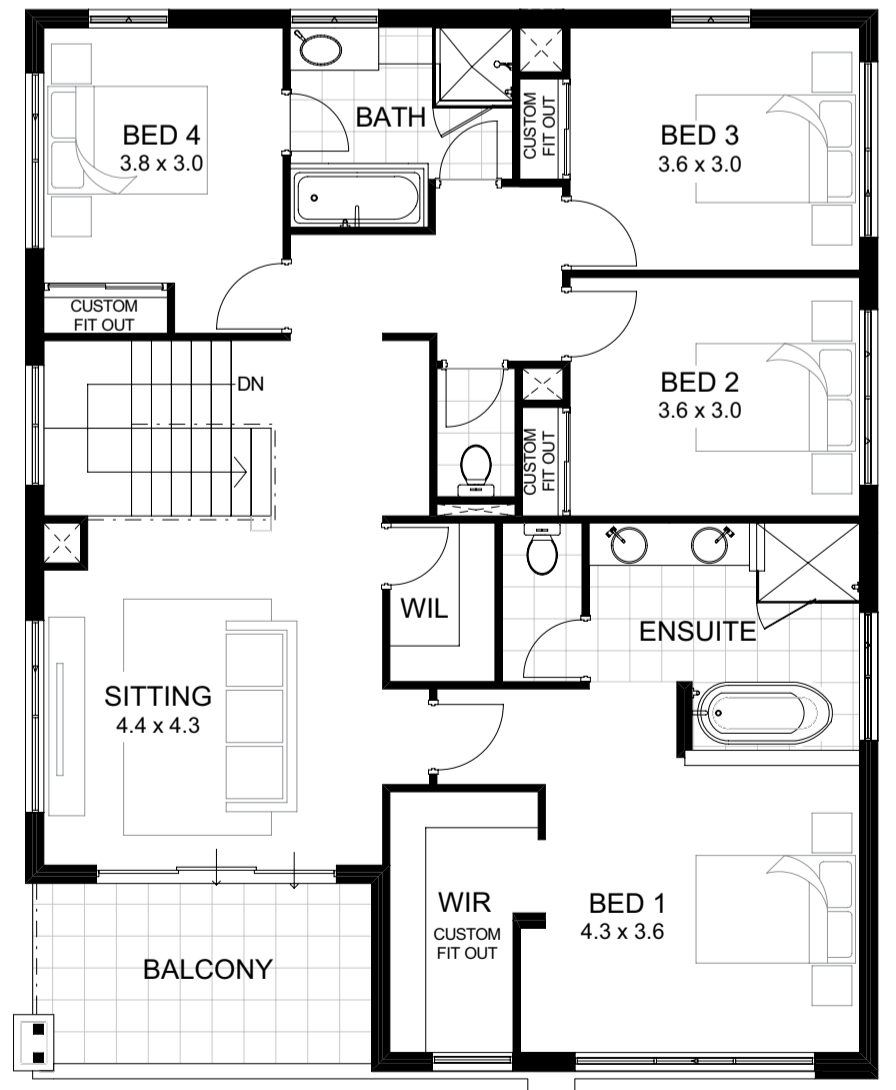

15m Design

Width: 12.74m

Depth: 21.71m

Total Area: 368.60m²

- Balcony
- Sitting Room
- Powder Room
- Media Room
- Scullery/Wine Room

apg Premium Designer Options

- Deluxe chefs kitchen
- Luxurious ensuite and bathrooms
- Stunning front elevation
- Glass balustrade to internal staircase
- Custom walk-in robe fit outs to all rooms
- Columnless corner in Alfresco