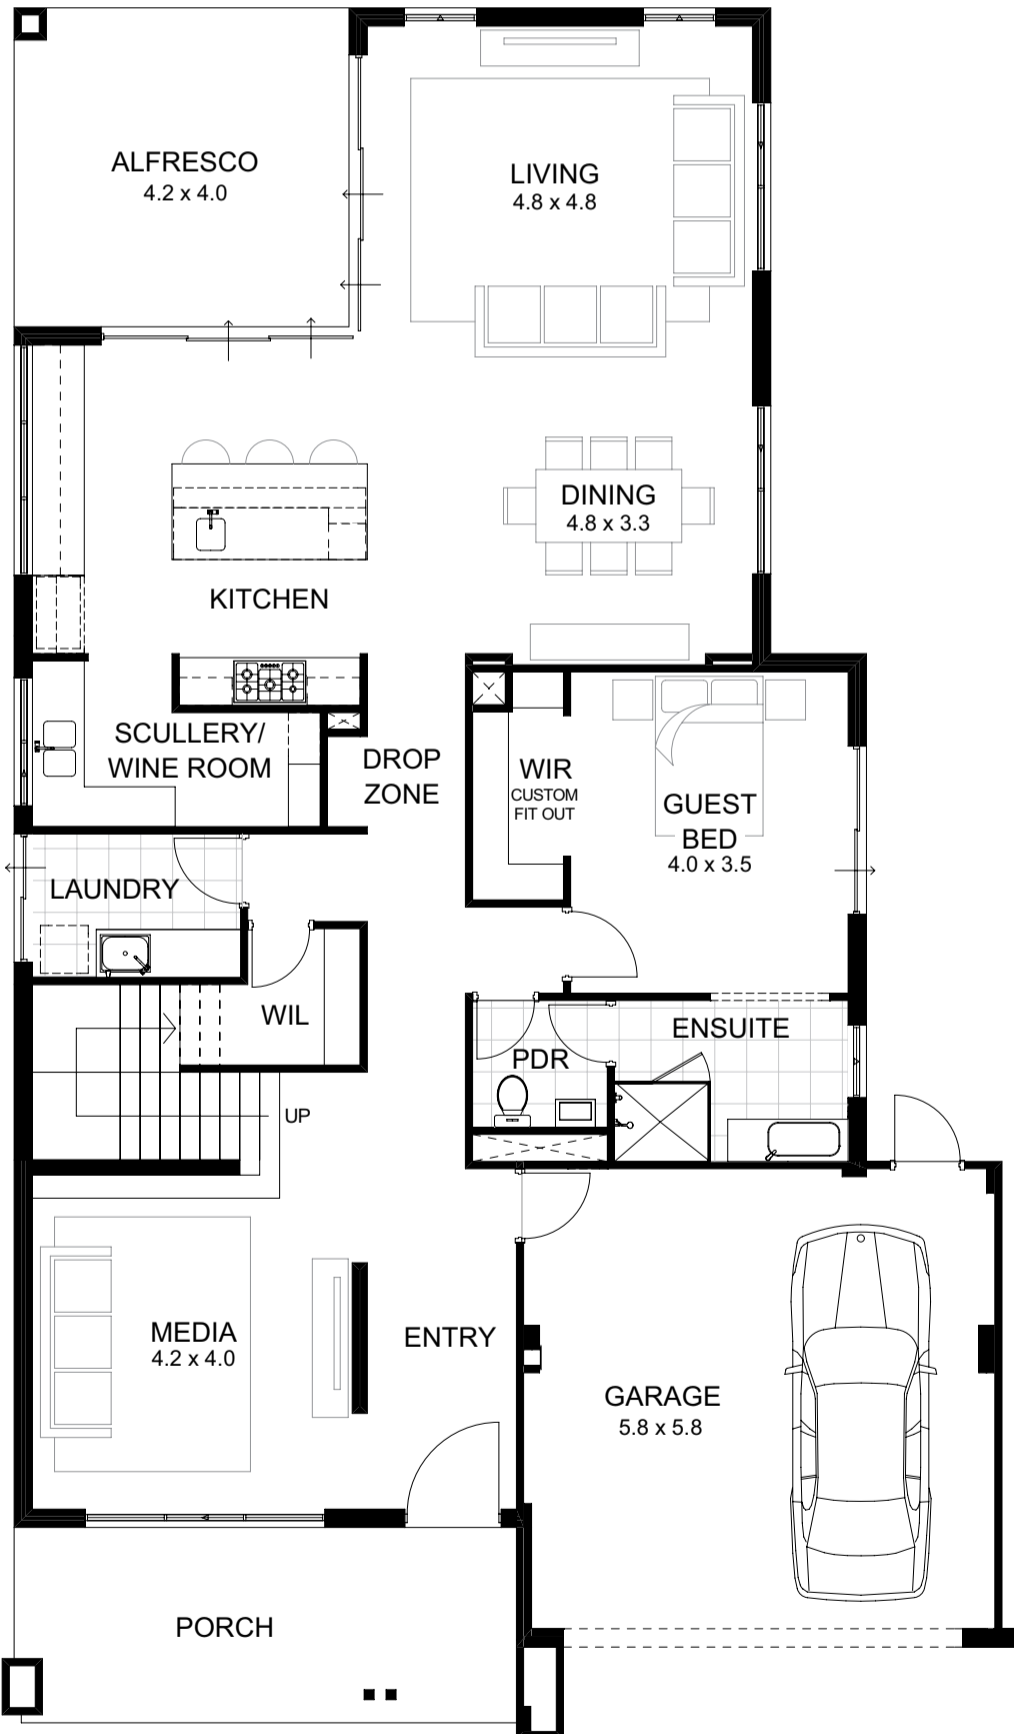

15m Design

Width: 12.74m

Depth: 21.71m

Total Area: 368.60m²

- Balcony
- Sitting Room
- Powder Room
- Media Room
- Scullery/Wine Room

apg Premium Designer Options

- Deluxe chefs kitchen
- Luxurious ensuite and bathrooms
- Stunning front elevation
- Glass balustrade to internal staircase
- Custom walk-in robe fit outs to all rooms
- Columnless corner in Alfresco