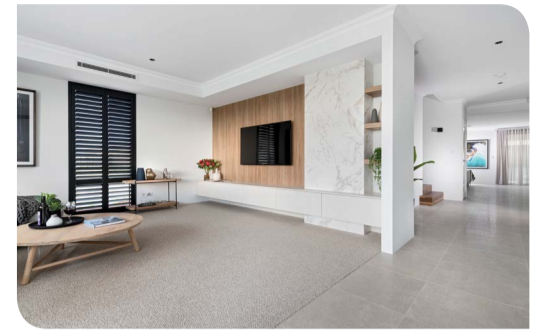

## 14m Design

Width: 12.39m

Depth: 23.19m

Total Area: 387.81m<sup>2</sup>

- Balcony
- Sitting Room
- Powder Room
- Study
- Media Room
- Scullery

### apg Premium Designer Options

- Deluxe chefs kitchen
- Luxurious ensuite and bathroom
- Stunning front elevation with feature tiling and glass balustrading
- Glass balustrade to internal staircase
- Custom walk-in robe fit outs to all rooms