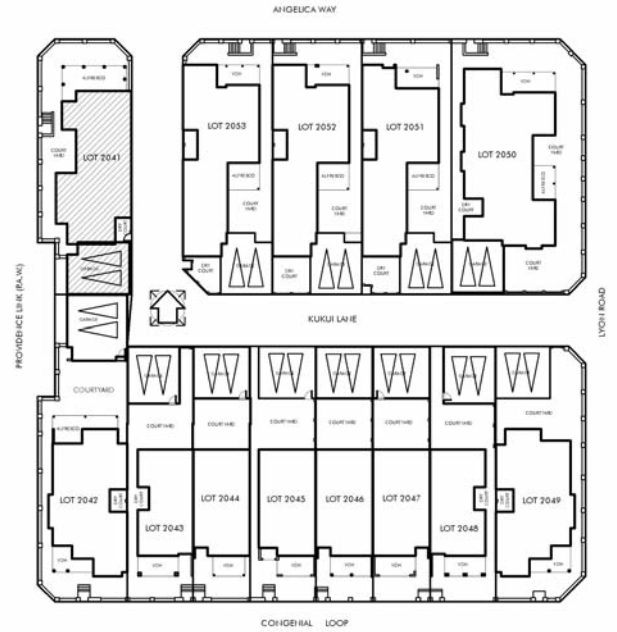

centroselection
exclusive to apg homes

Ground Floor

First Floor

Ground Floor.....	131.48m ²
First Floor.....	42.89m ²
Garage.....	41.89m ²
Alfresco.....	24.67m ²
Total.....	240.93m ²

life | style | choice