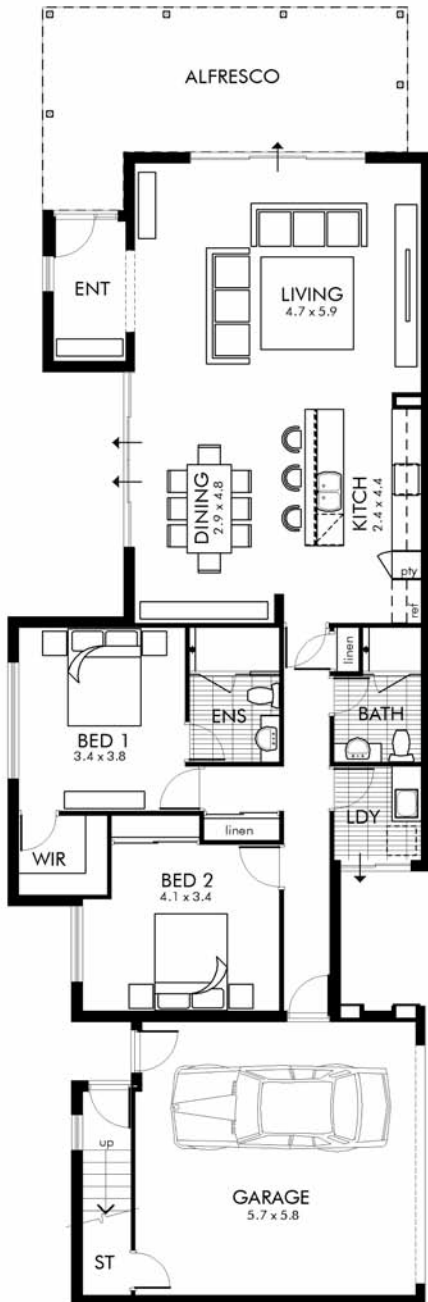

centroselection
exclusive to apg homes

Ground Floor

First Floor

Ground Floor.....	131.48m ²
First Floor.....	42.89m ²
Garage.....	41.89m ²
Alfresco.....	24.67m ²
Total.....	240.93m ²

life | style | choice