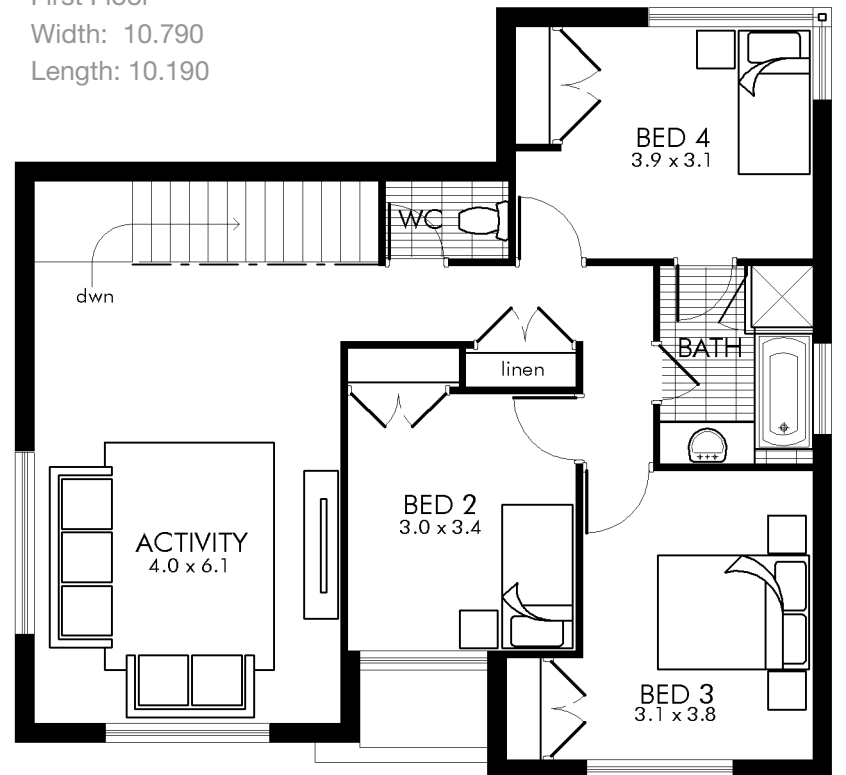

st. germain

Ground Floor.....158.93m<sup>2</sup>  
 First Floor.....92.36m<sup>2</sup>  
 Garage.....37.33m<sup>2</sup>  
 Porch.....2.36m<sup>2</sup>  
 Total.....290.98m<sup>2</sup>

Ground Floor  
 Width: 12.350  
 Length: 19.790

First Floor  
 Width: 10.790  
 Length: 10.190

life | style | choice