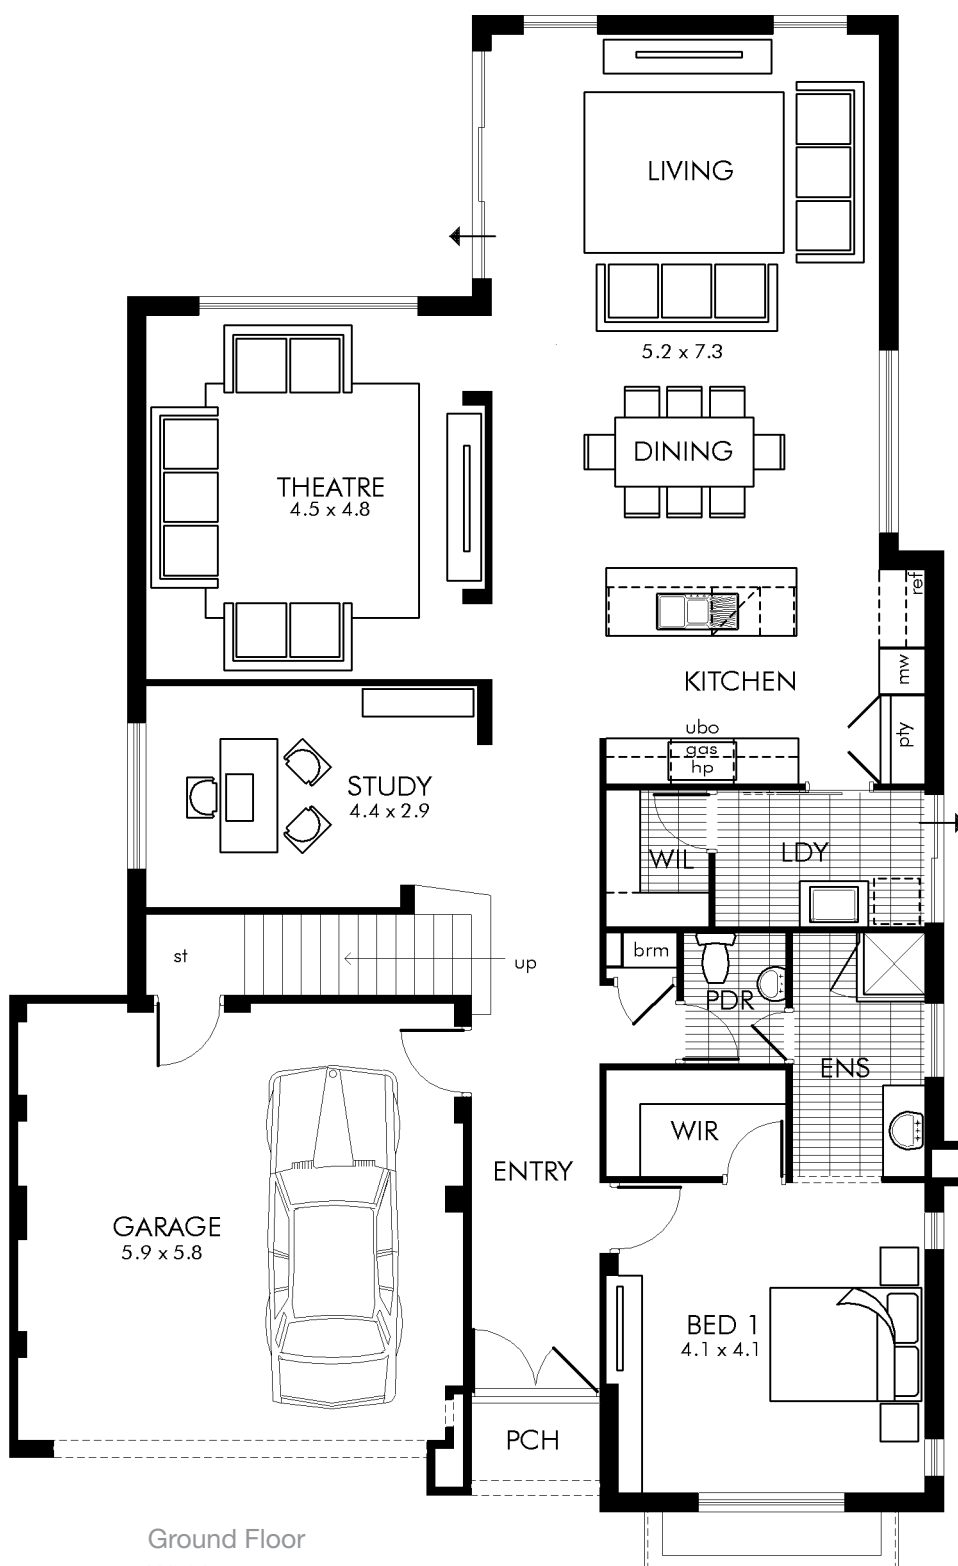

st. germain

Ground Floor.....158.93m<sup>2</sup>  
 First Floor.....92.36m<sup>2</sup>  
 Garage.....37.33m<sup>2</sup>  
 Porch.....2.36m<sup>2</sup>  
 Total.....290.98m<sup>2</sup>

Ground Floor  
 Width: 12.350  
 Length: 19.790

First Floor  
 Width: 10.790  
 Length: 10.190

life | style | choice