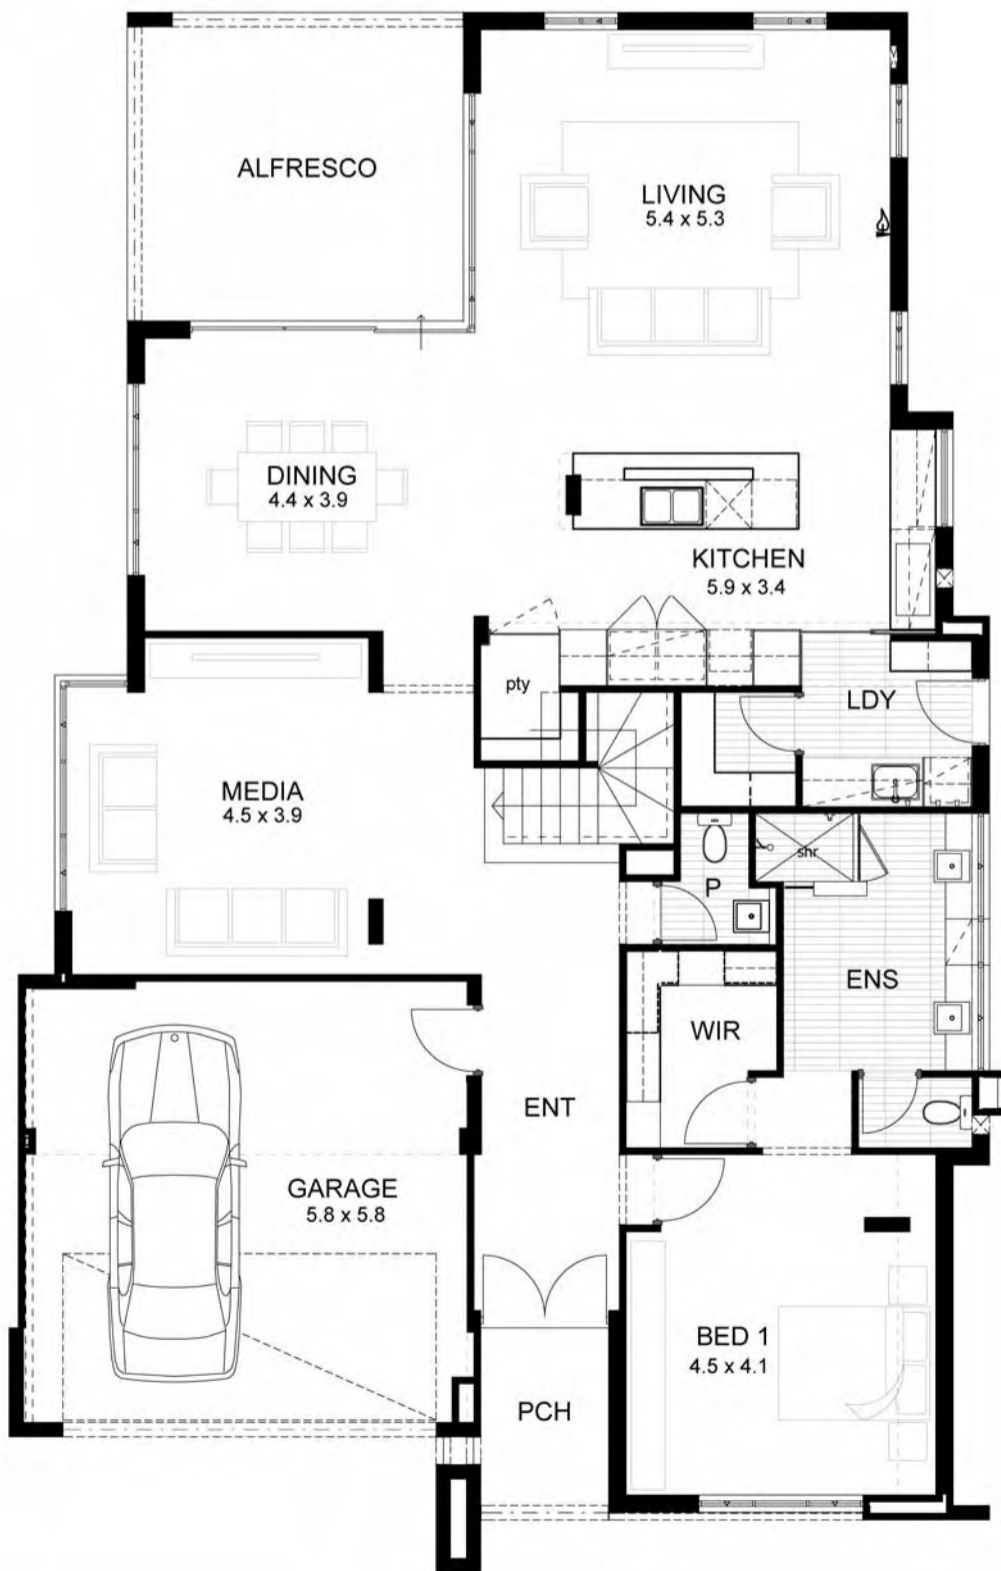

riviera

Ground Floor.....	166.60m ²
Upper Floor.....	107.83m ²
Balcony.....	12.25m ²
Porch.....	5.18m ²
Alfresco.....	18.11m ²
Garage.....	36.11m ²
Total.....	346.08m ²

Ground Floor
Width: 12.95
Length: 20.63

life | style | choice