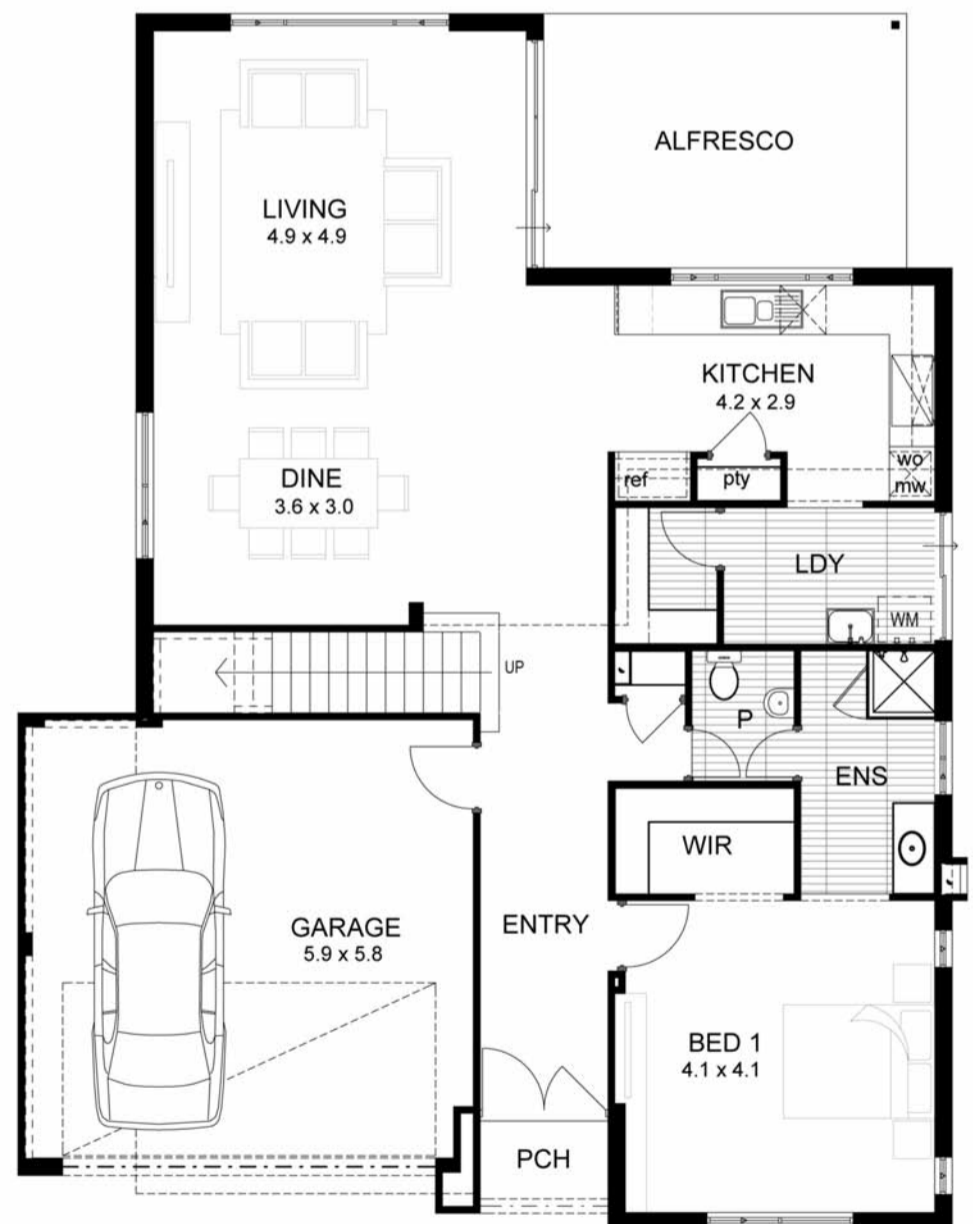

monroe

Ground Floor.....	121.85m ²
First Floor.....	92.23m ²
Porch.....	2.35m ²
Garage.....	37.33m ²
Total.....	253.76m ²

Ground Floor
Width: 12.35
Length: 16.07

life | style | choice