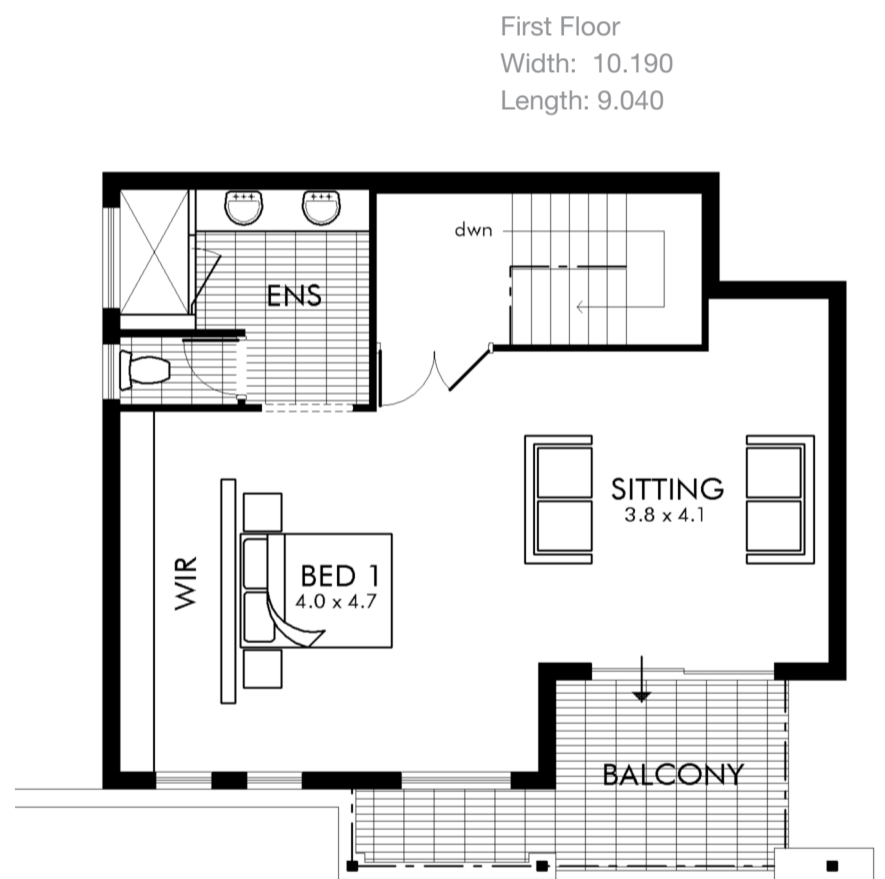

merrion

Ground Floor.....	171.81m ²
First Floor.....	72.17m ²
Garage.....	37.93m ²
Balcony.....	11.76m ²
Porch.....	13.10m ²
Alfresco.....	16.71m ²
Total.....	323.48m ²

Ground Floor
Width: 12.590
Length: 23.680

First Floor
Width: 10.190
Length: 9.040

life | style | choice