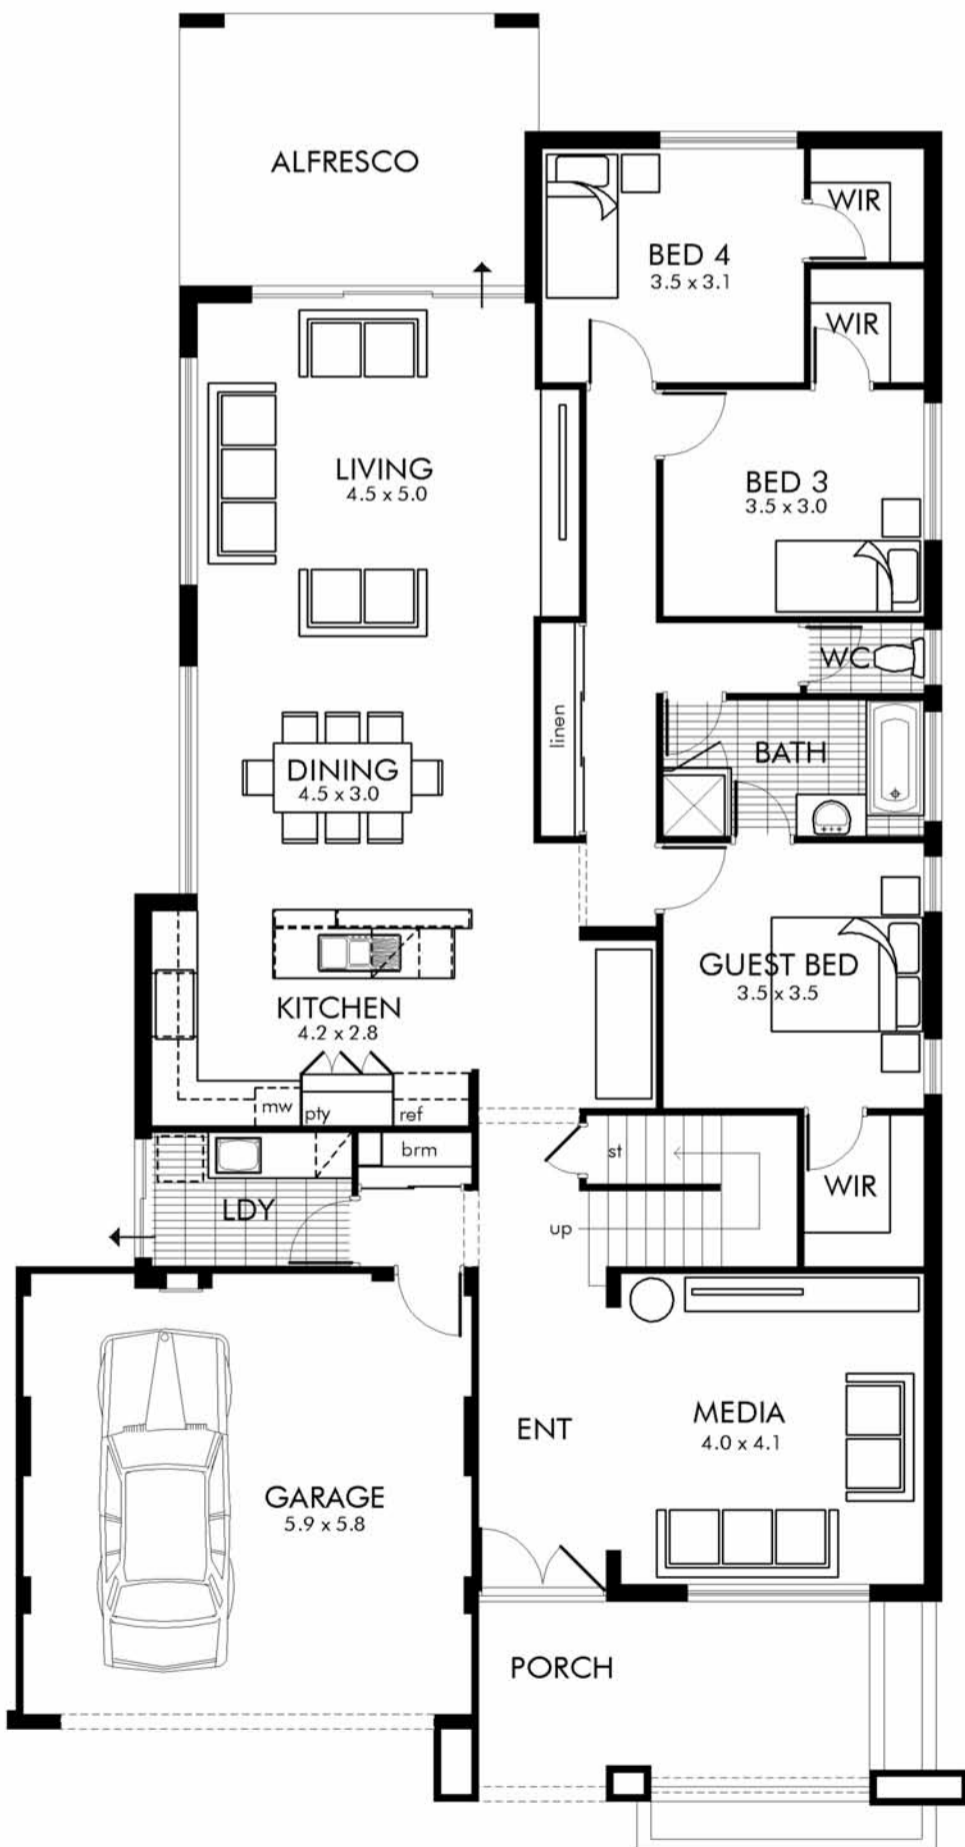

merrion

Ground Floor.....	171.81m ²
First Floor.....	72.17m ²
Garage.....	37.93m ²
Balcony.....	11.76m ²
Porch.....	13.10m ²
Alfresco.....	16.71m ²
Total.....	323.48m ²

Ground Floor
Width: 12.590
Length: 23.680

First Floor
Width: 10.190
Length: 9.040

life | style | choice