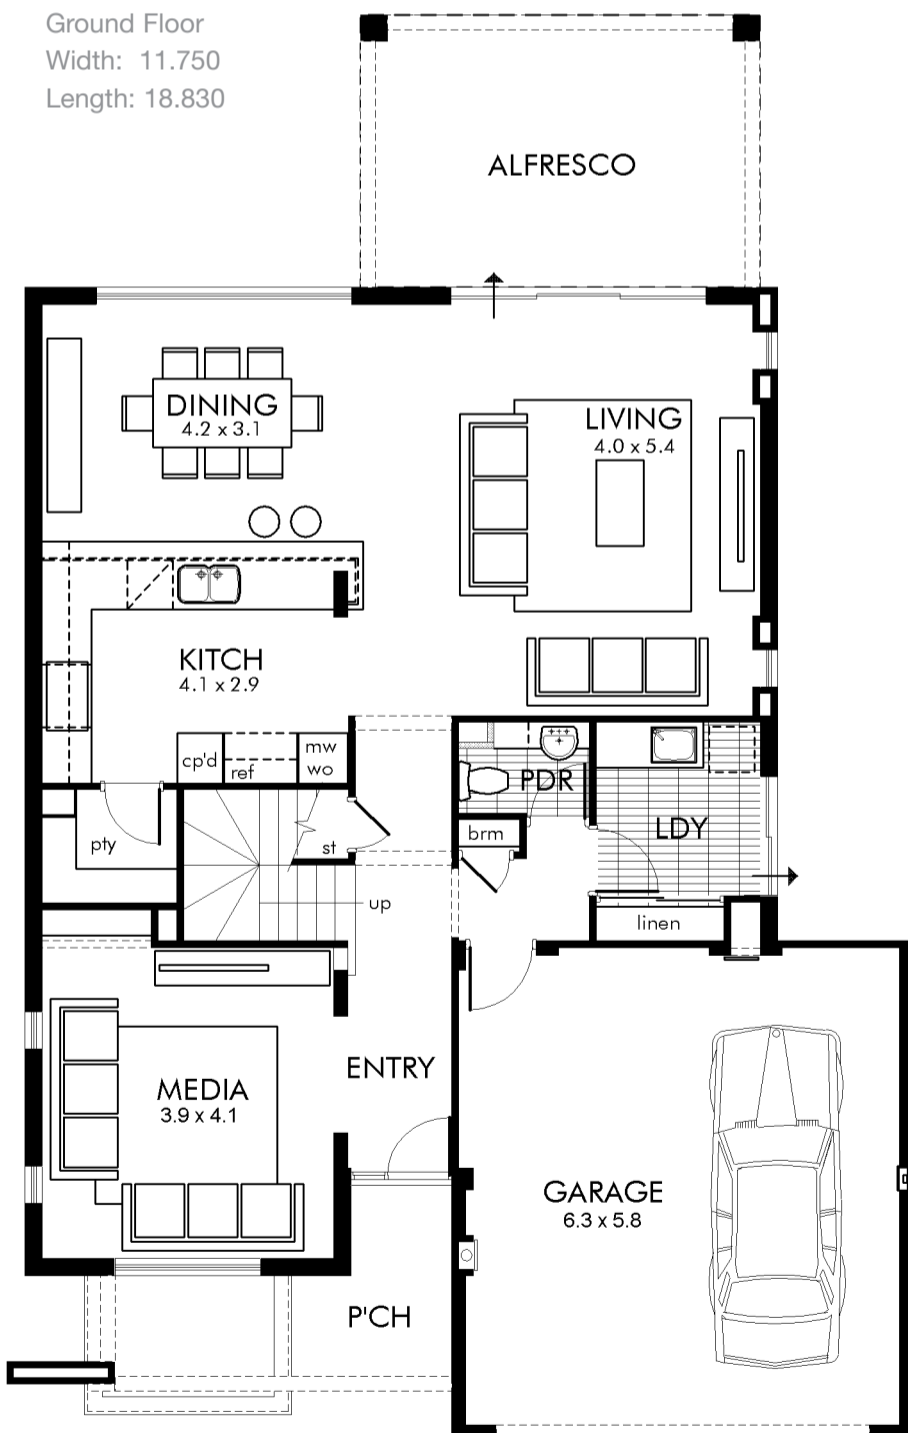

lincoln

Ground Floor.....	109.36m ²
First Floor.....	123.28m ²
Garage.....	40.26m ²
Alfresco.....	18.97m ²
Balcony.....	9.88m ²
Total.....	301.75m ²

Ground Floor
Width: 11.750
Length: 18.830

First Floor
Width: 9.950
Length: 14.590

life | style | choice