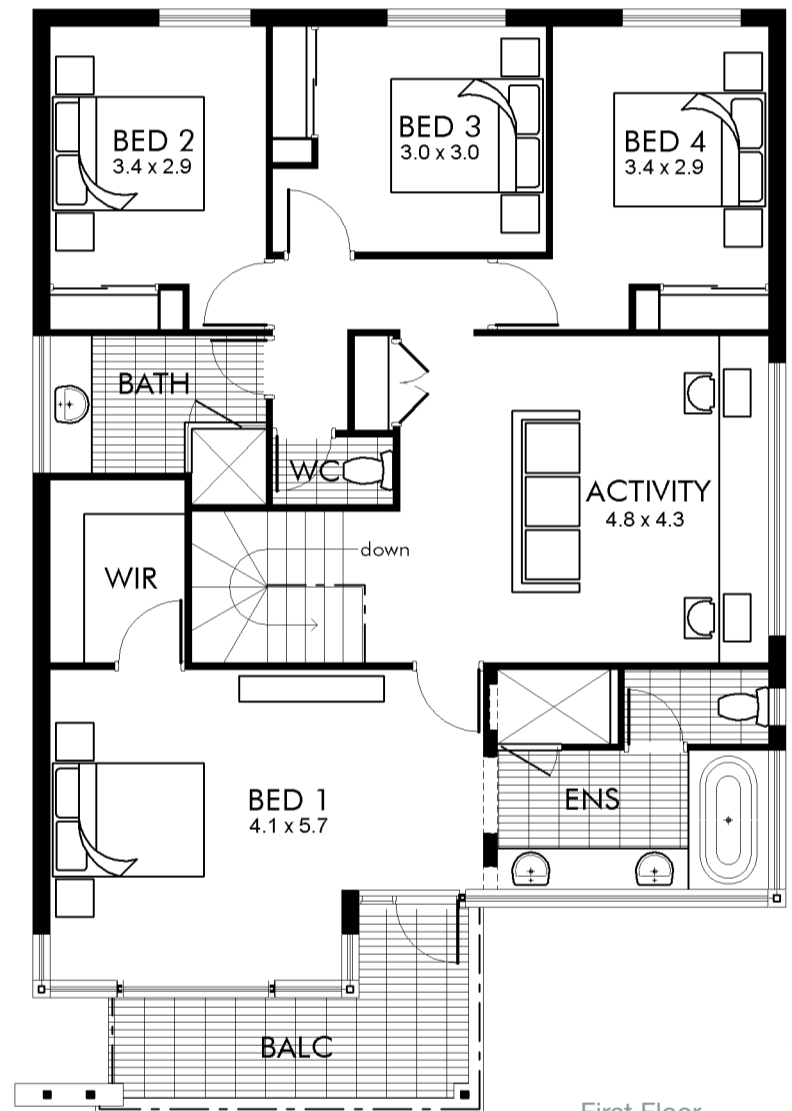

lincoln

Ground Floor.....	109.36m ²
First Floor.....	123.28m ²
Garage.....	40.26m ²
Alfresco.....	18.97m ²
Balcony.....	9.88m ²
Total.....	301.75m ²

Ground Floor
Width: 11.750
Length: 18.830

First Floor
Width: 9.950
Length: 14.590

life | style | choice