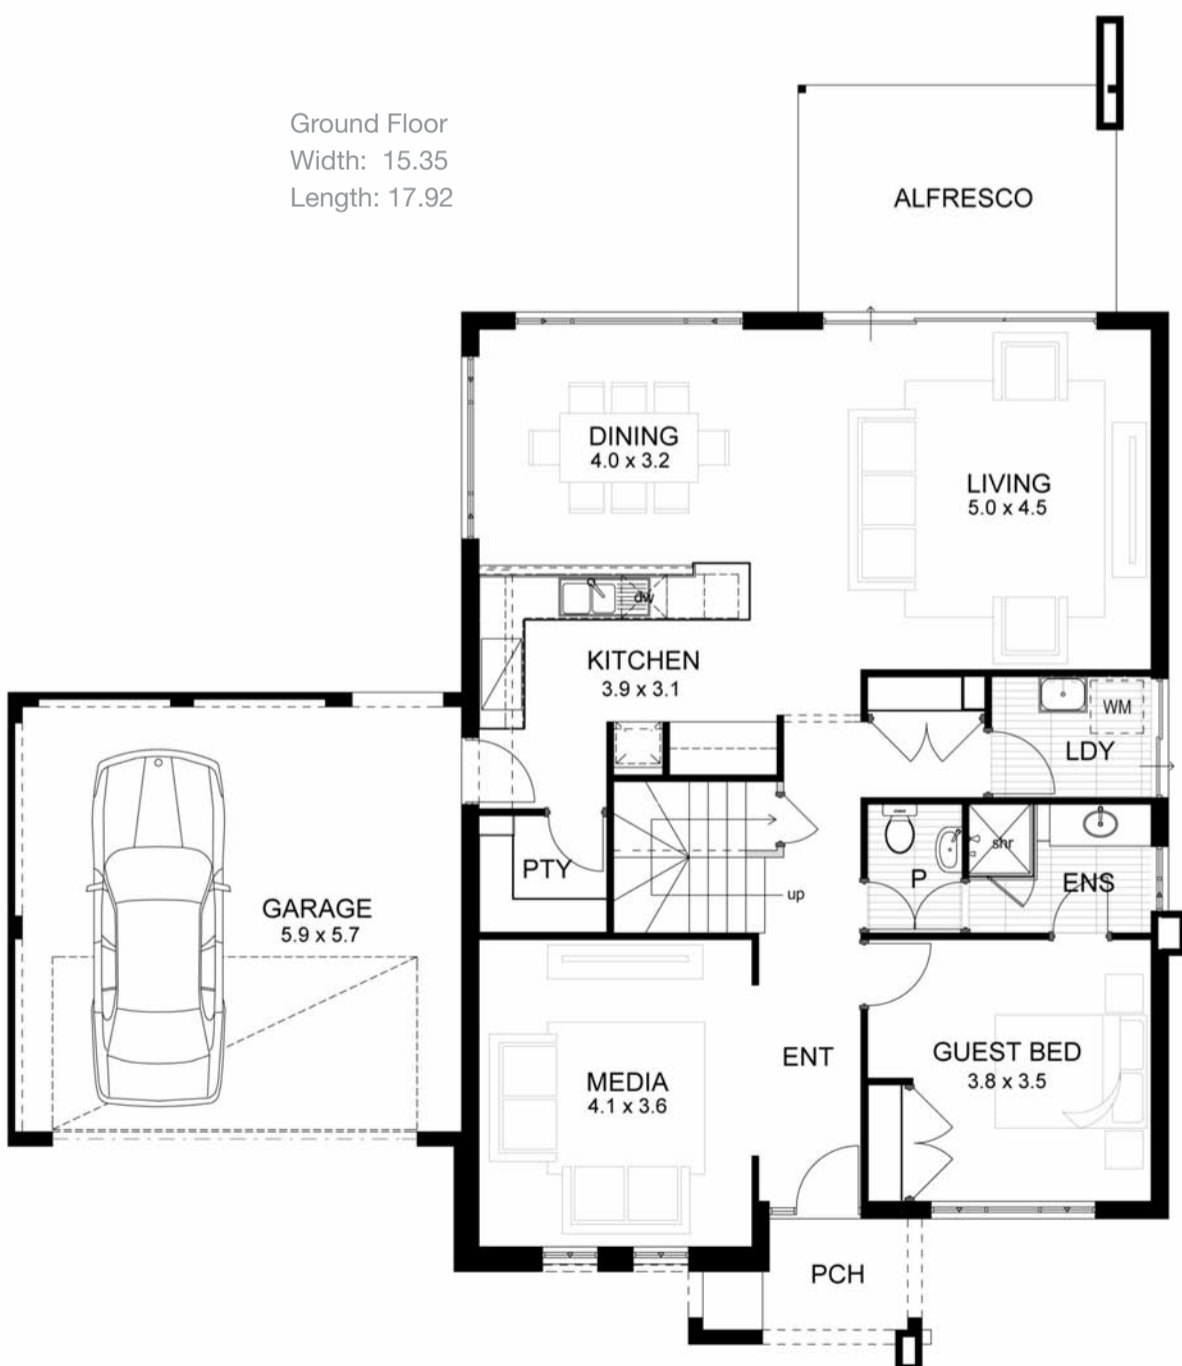

fitzroy

Ground Floor.....	115.12m <sup>2</sup>
First Floor.....	114.54m <sup>2</sup>
Alfresco.....	12.60m <sup>2</sup>
Porch.....	4.52m <sup>2</sup>
Balcony.....	12.75m <sup>2</sup>
Garage.....	36.00m <sup>2</sup>
Total.....	295.53m <sup>2</sup>

life | style | choice