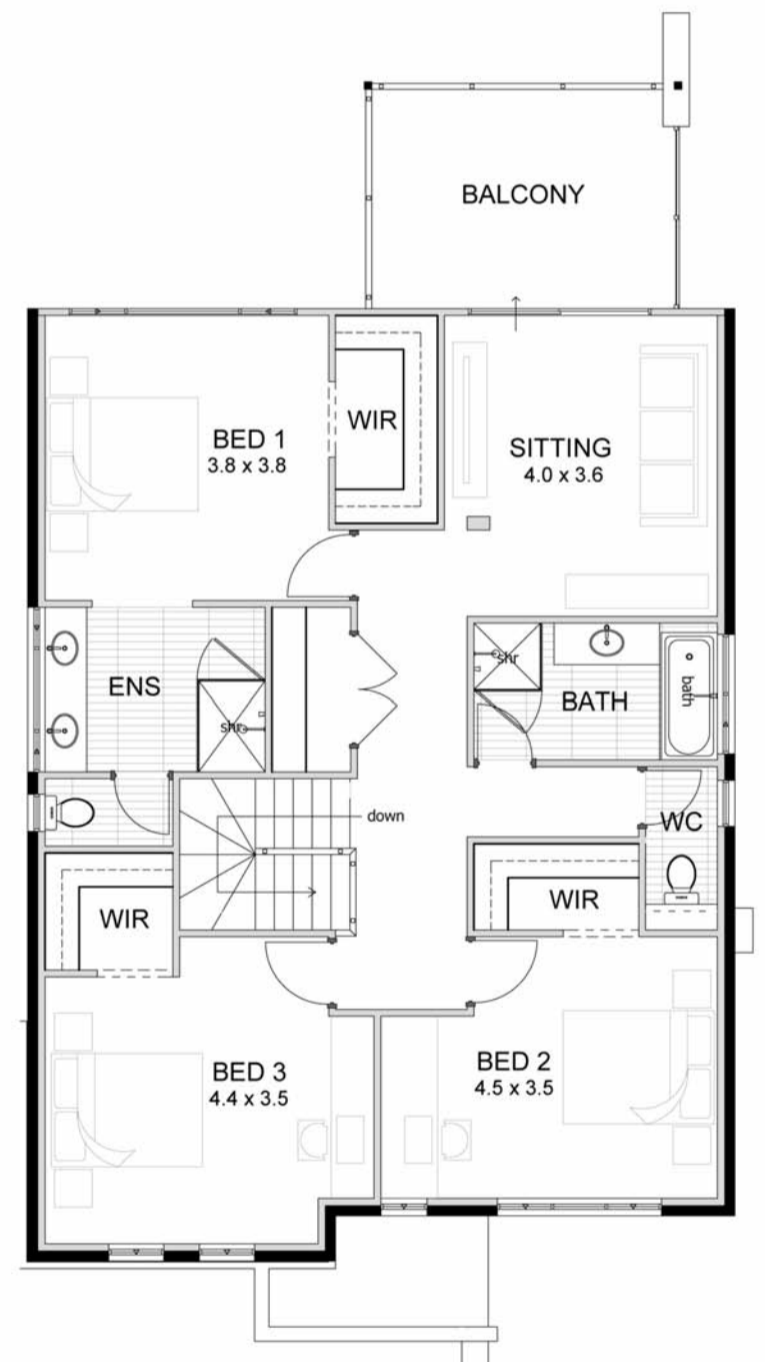

fitzroy

Ground Floor.....	115.12m <sup>2</sup>
First Floor.....	114.54m <sup>2</sup>
Alfresco.....	12.60m <sup>2</sup>
Porch.....	4.52m <sup>2</sup>
Balcony.....	12.75m <sup>2</sup>
Garage.....	36.00m <sup>2</sup>
Total.....	295.53m <sup>2</sup>

life | style | choice