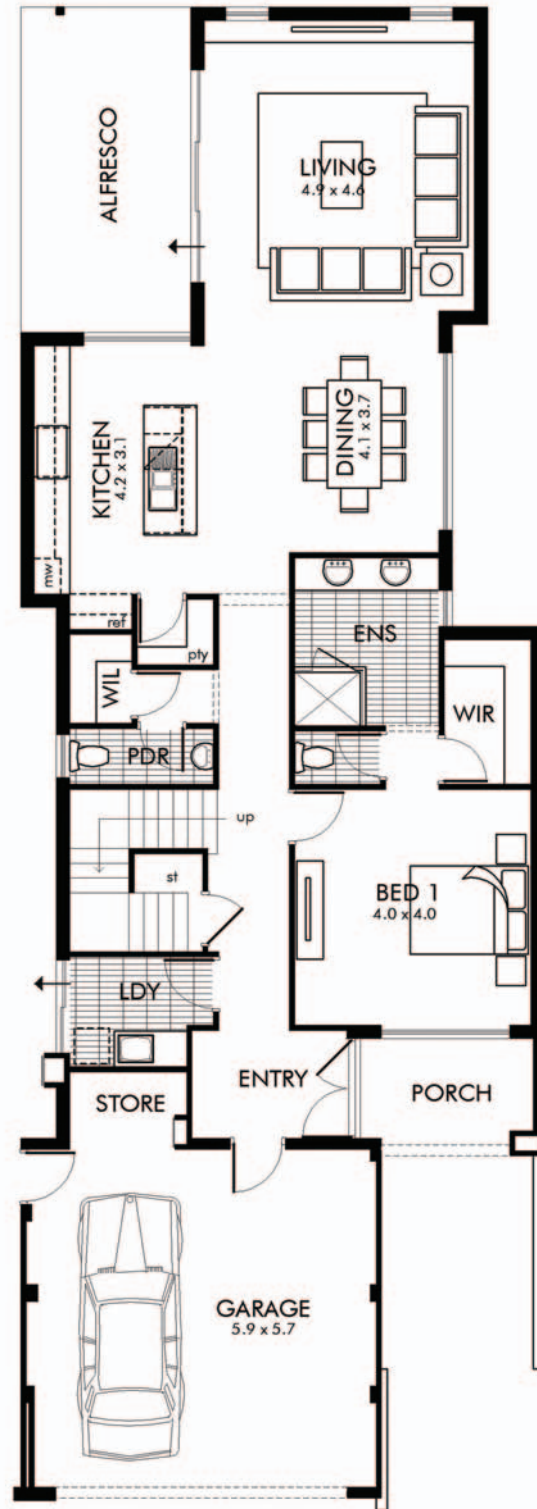

eden

Ground Floor.....	127.76m ²
First Floor.....	71.70m ²
Garage.....	40.19m ²
Alfresco.....	15.90m ²
Porch.....	6.12m ²
Total.....	261.67m ²

Ground Floor
Width: 8.870
Length: 25.35

First Floor
Width: 6.710
Length: 12.710