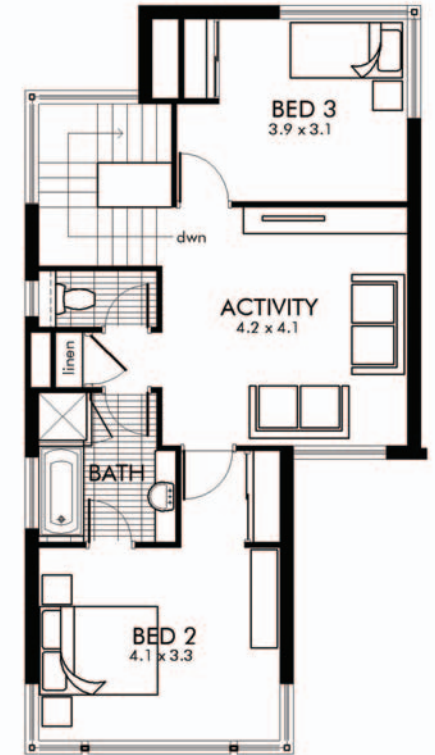

eden

Ground Floor.....	127.76m ²
First Floor.....	71.70m ²
Garage.....	40.19m ²
Alfresco.....	15.90m ²
Porch.....	6.12m ²
Total.....	261.67m ²

Ground Floor
Width: 8.870
Length: 25.35

First Floor
Width: 6.710
Length: 12.710