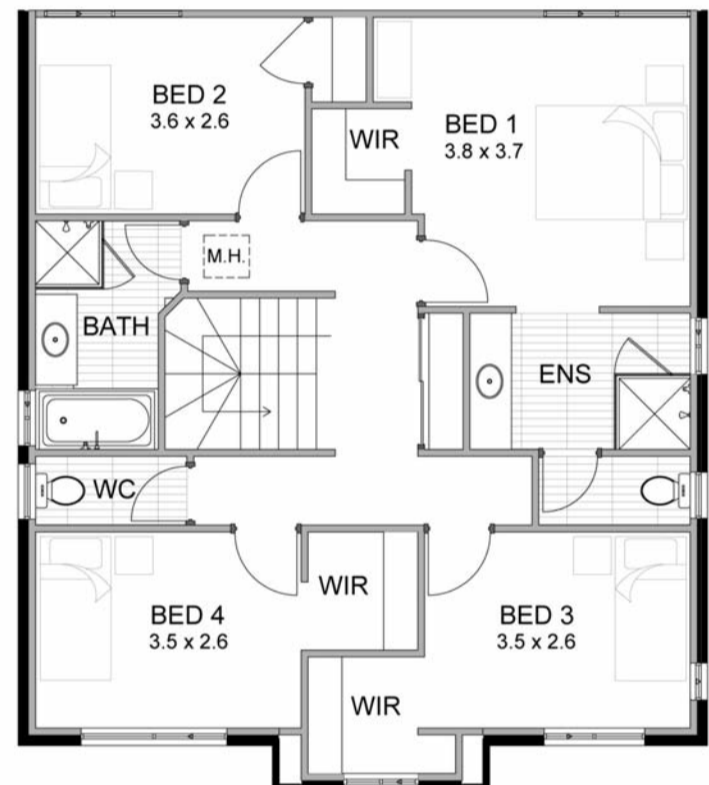

calypso

Ground Floor.....	94.86m ²
First Floor.....	90.18m ²
Alfresco.....	15.17m ²
Porch.....	1.44m ²
Garage.....	36.35m ²
Total.....	238.00m ²

Ground Floor
Width: 11.99
Length: 15.47

life | style | choice