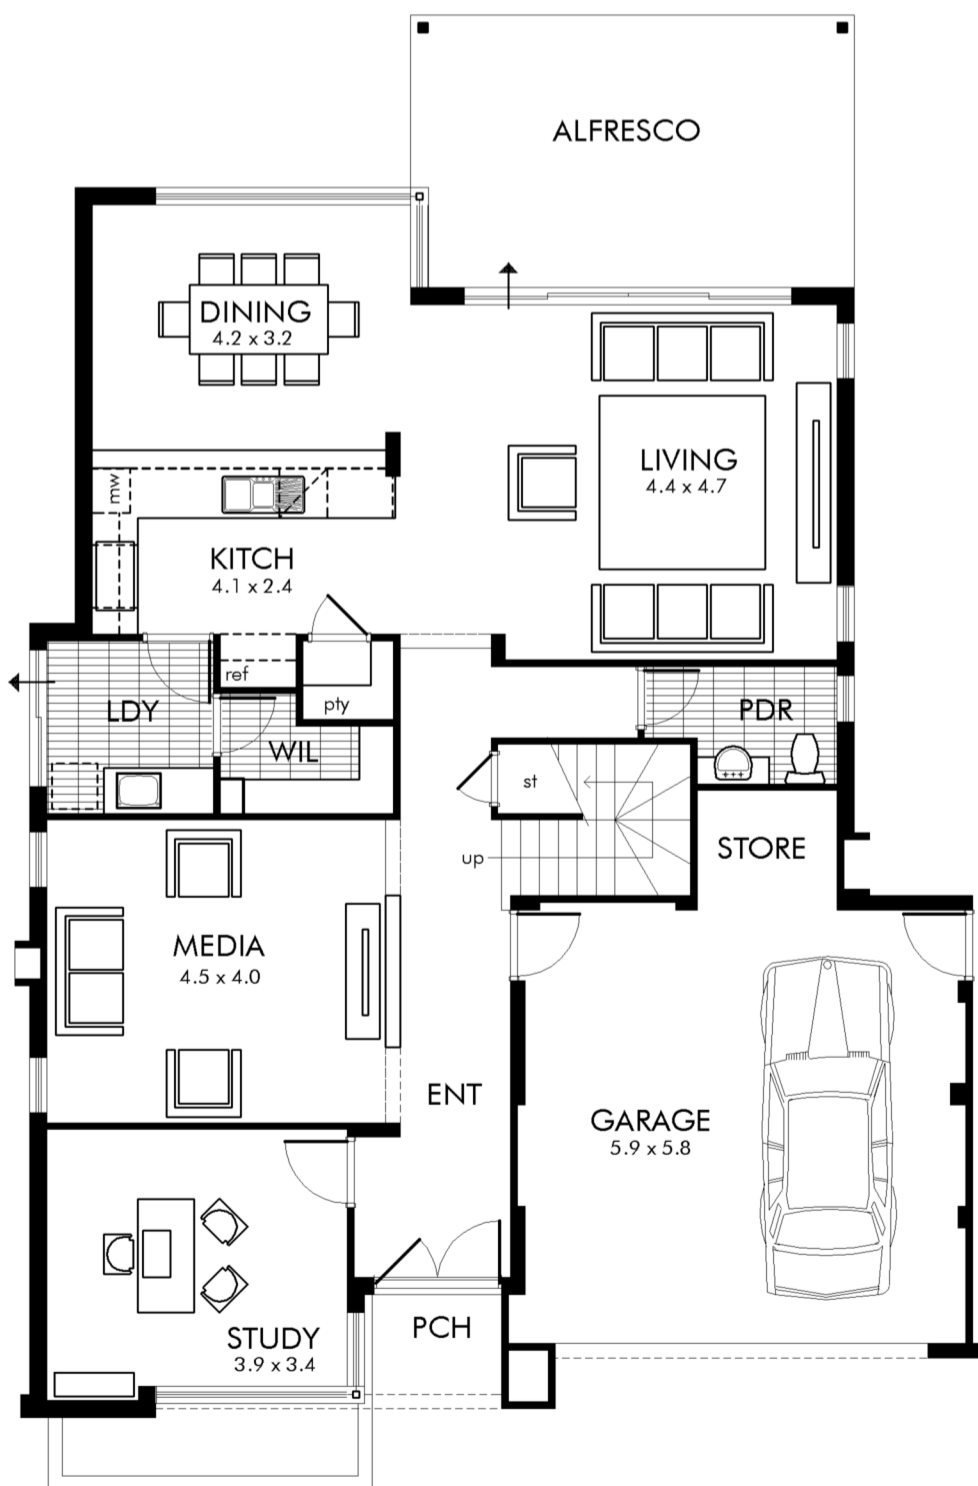

aurora

Ground Floor.....	128.26m ²
First Floor.....	124.54m ²
Garage.....	41.14m ²
Porch.....	2.73m ²
Alfresco.....	20.83m ²
Total.....	317.50m ²

life | style | choice