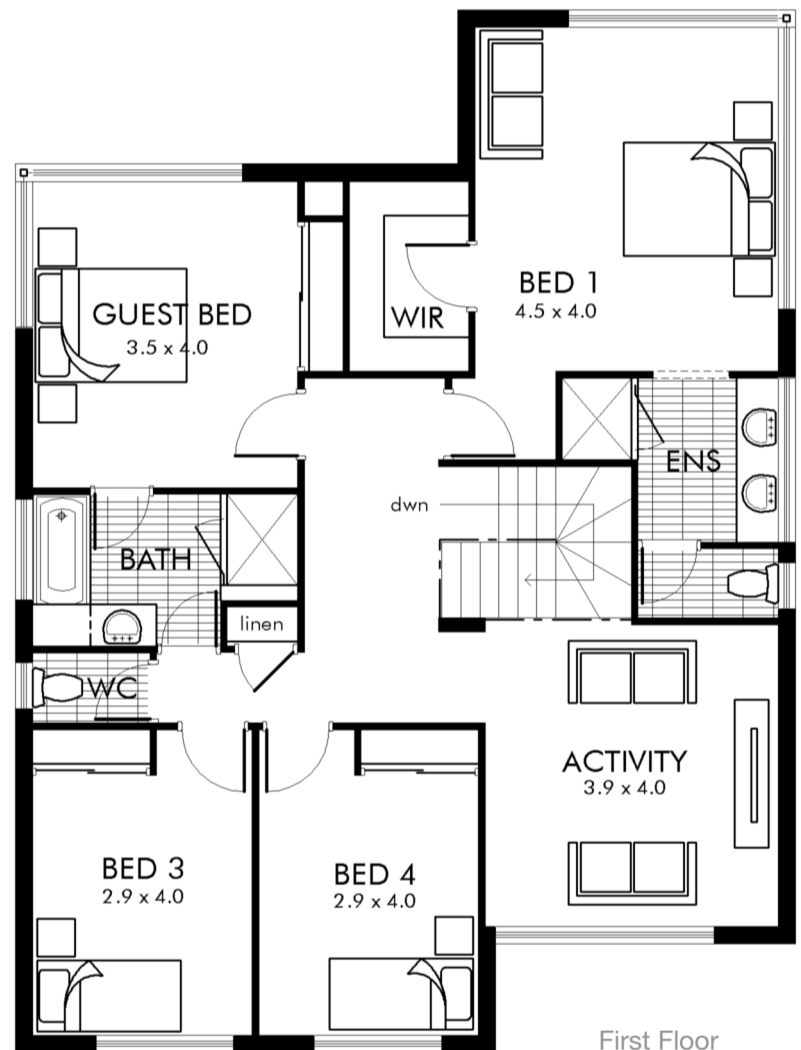

aurora

Ground Floor.....	128.26m ²
First Floor.....	124.54m ²
Garage.....	41.14m ²
Porch.....	2.73m ²
Alfresco.....	20.83m ²
Total.....	317.50m ²

life | style | choice