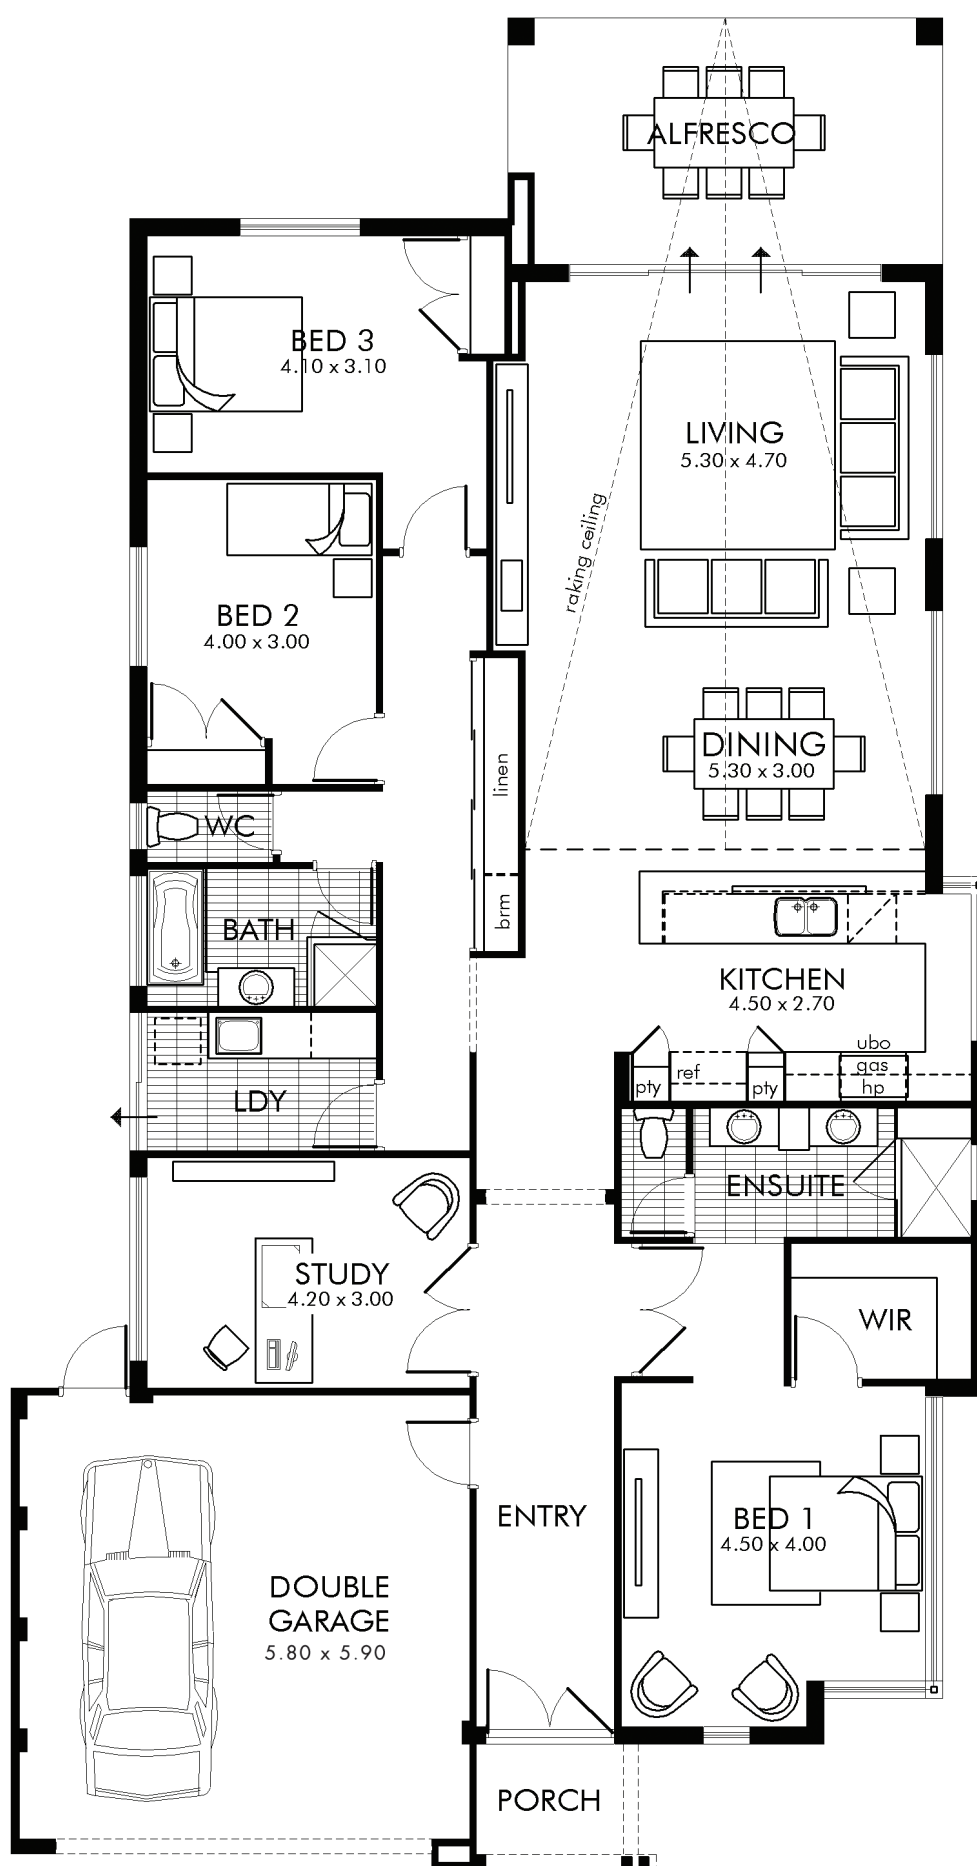

augusta

House.....	193.24m ²
Garage.....	36.63m ²
Porch.....	3.87m ²
Alfresco.....	18.23m ²
Total.....	251.97m ²

Width: 12.830
Length: 24.300